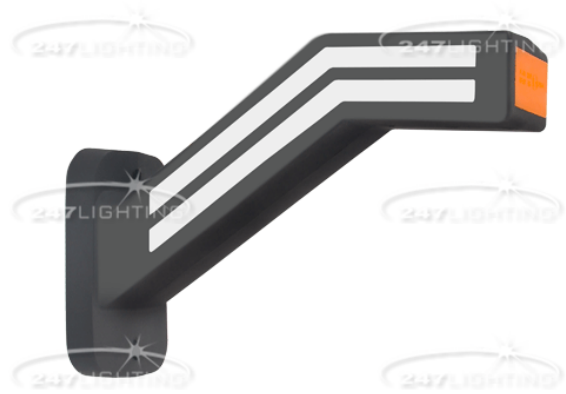

CA 6191V

LED Stalk Lamp | Left

Volt 10-30 Volts

Watts Front Position: 2.5W | Rear Position: 4.5W | Side Marker: 1W | Indicator: 15.6W

Functions Front & Rear | Indicator | Side Marker Function

ECE Reg Reg 6 | 7 | 10 | 91

IP Rating IP67 Rated

Lens Material Polycarbonate Lens

Base Material EPDM Body

Mount Vertical Mount

Cable 350mm Cable

Dimensions 185*146*52mm

Operating Temperature -45C to +60C

SIZE / Dimensions